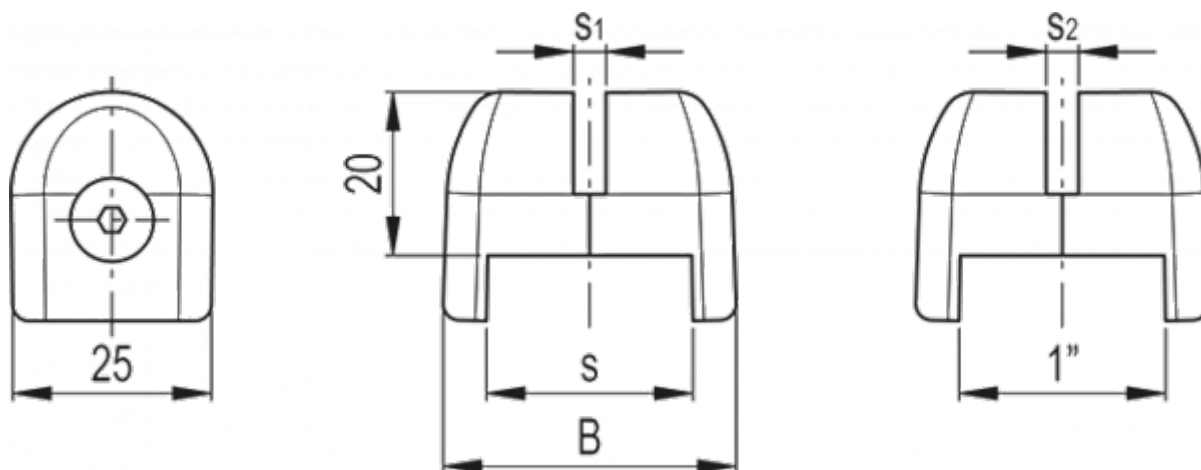

Data Sheet

Article number: 23100493649

Description: E+G Support clamp PPR.25-A-4-C9 - Black

Measures

B	= 37
C#(Nm)	= 2.5
s	= 25
s1	= 3.5-4.4
Weight in (g)	= 24